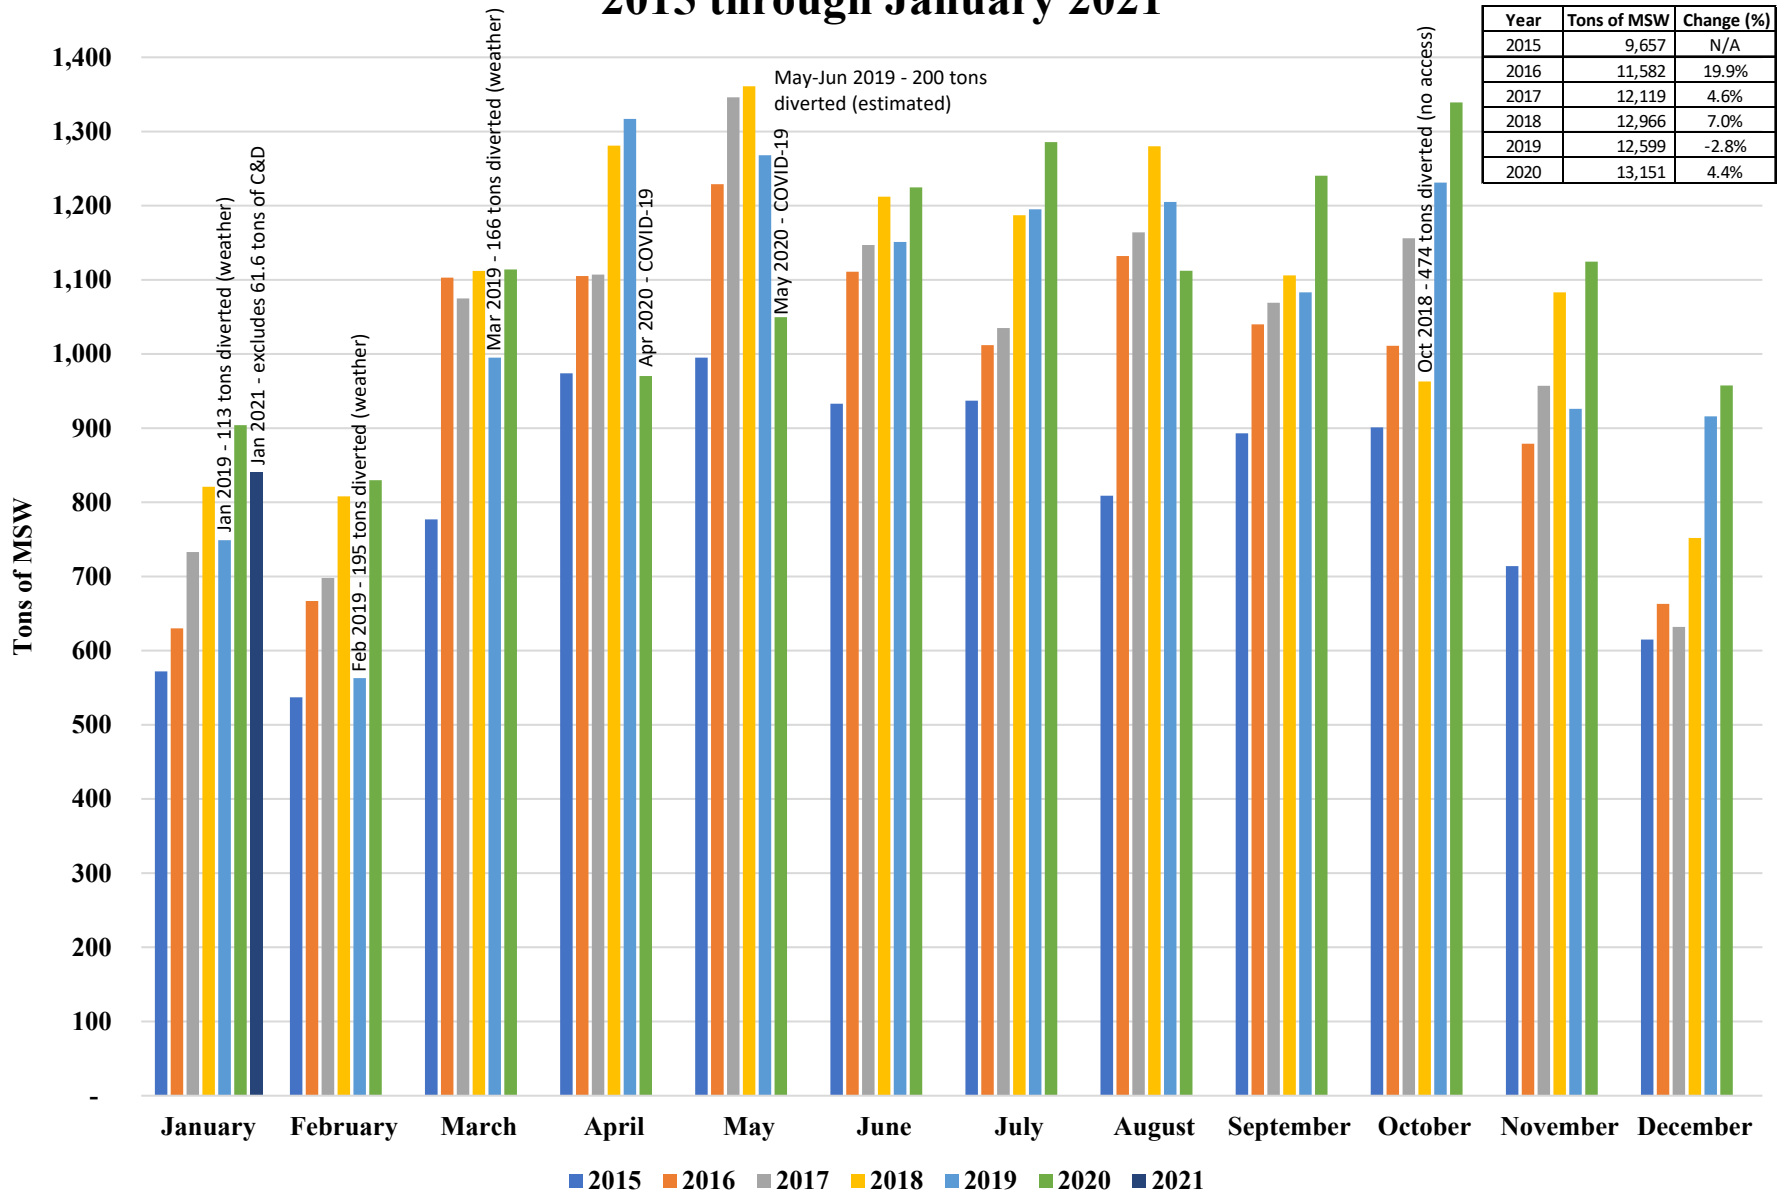

## Monthly Tons of Municipal Solid Waste (MSW) at the Klondike Landfill 2015 through January 2021

## Monthly Tons of Biosolids at the Klondike Landfill 2015 through January 2021